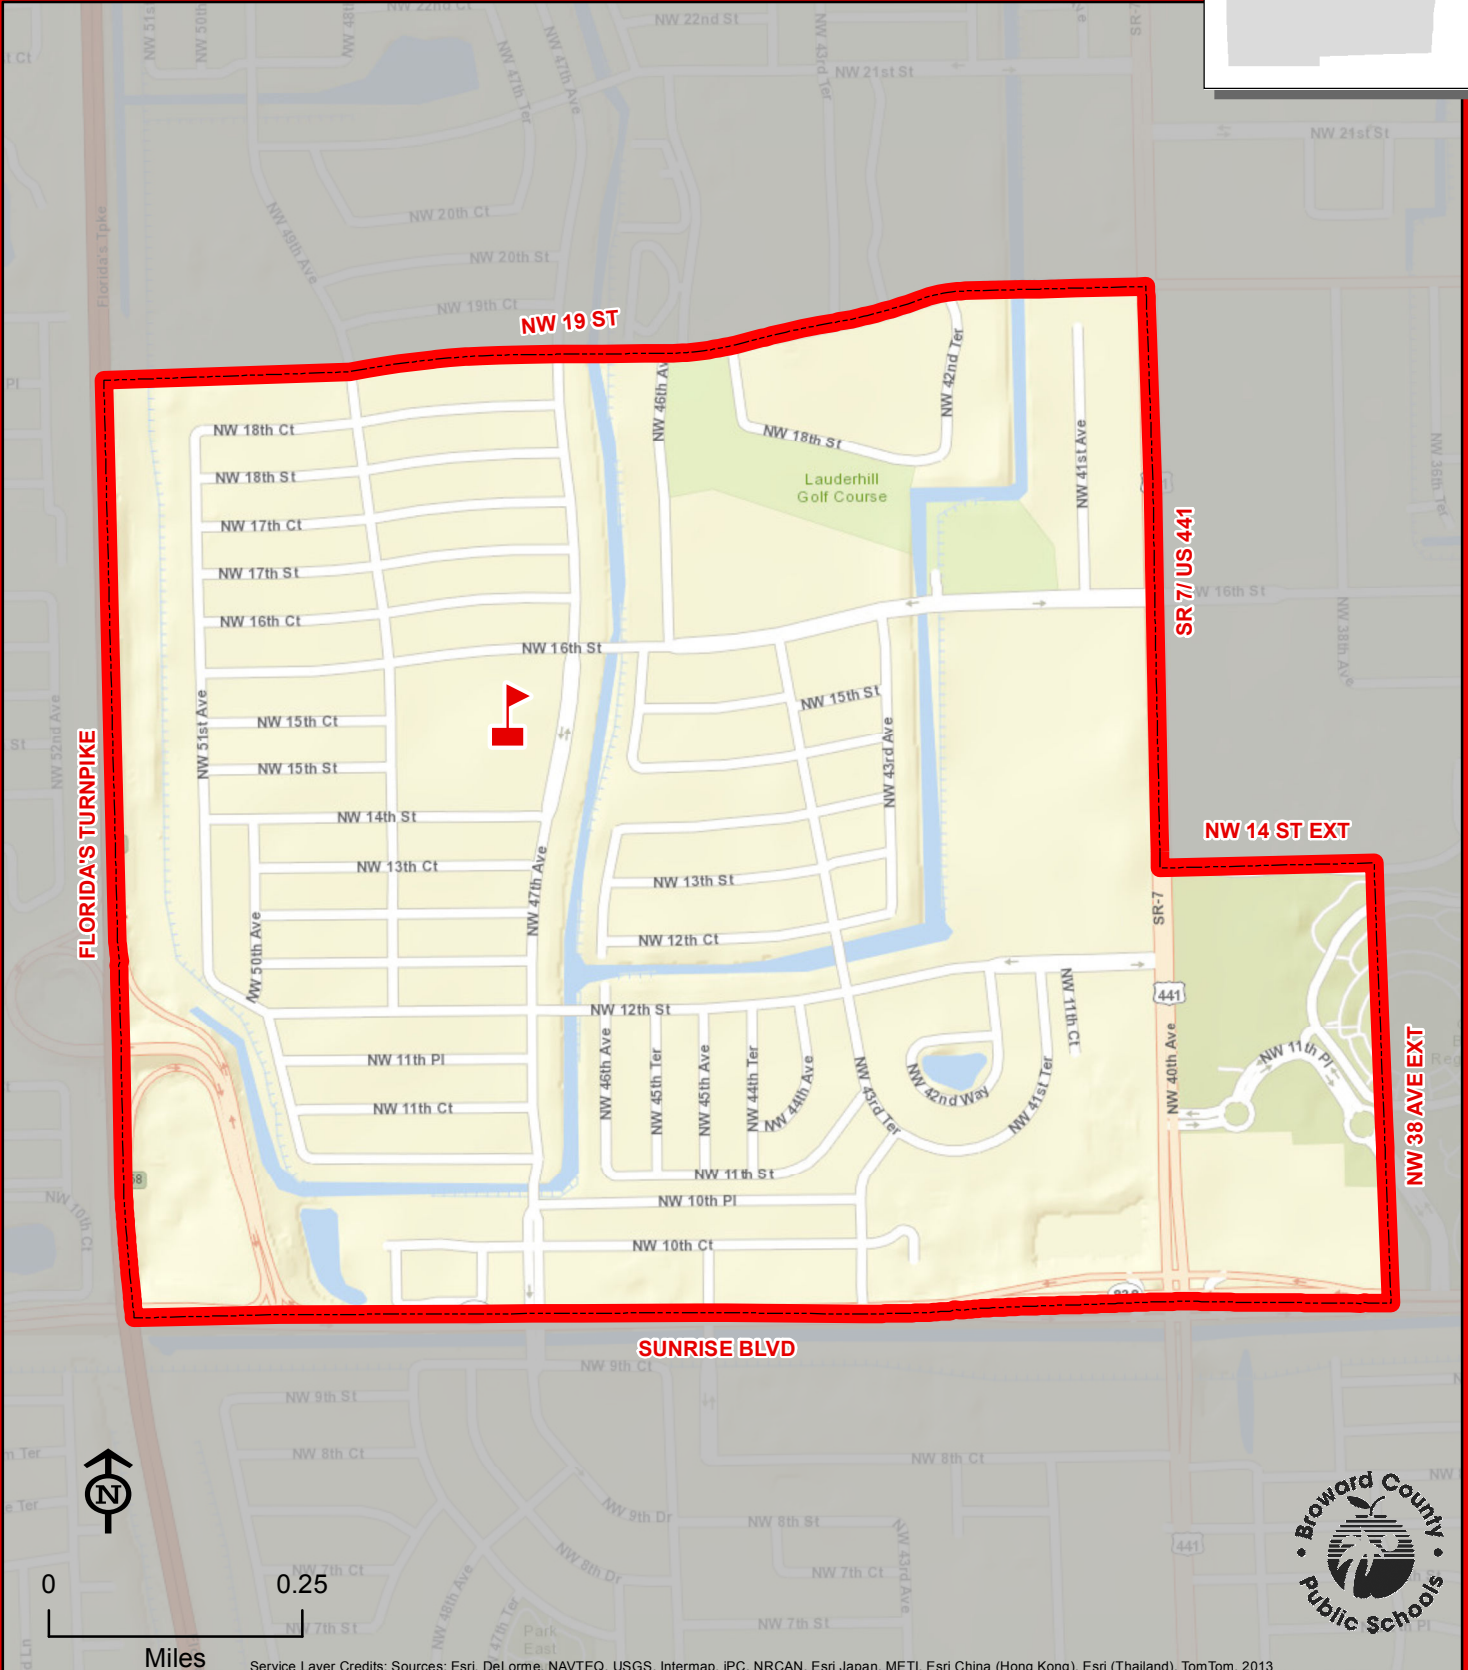

LAUDERHILL PAUL TURNER ELEMENTARY SCHOOL

1500 NW 49 AVENUE
LAUDERHILL, FLORIDA 33313
754-322-6700

LAUDERHILL PAUL TURNER

THIS MAP IS FOR CONCEPTUAL PURPOSES ONLY AND SHOULD NOT BE USED FOR LEGAL BOUNDARY DETERMINATIONS